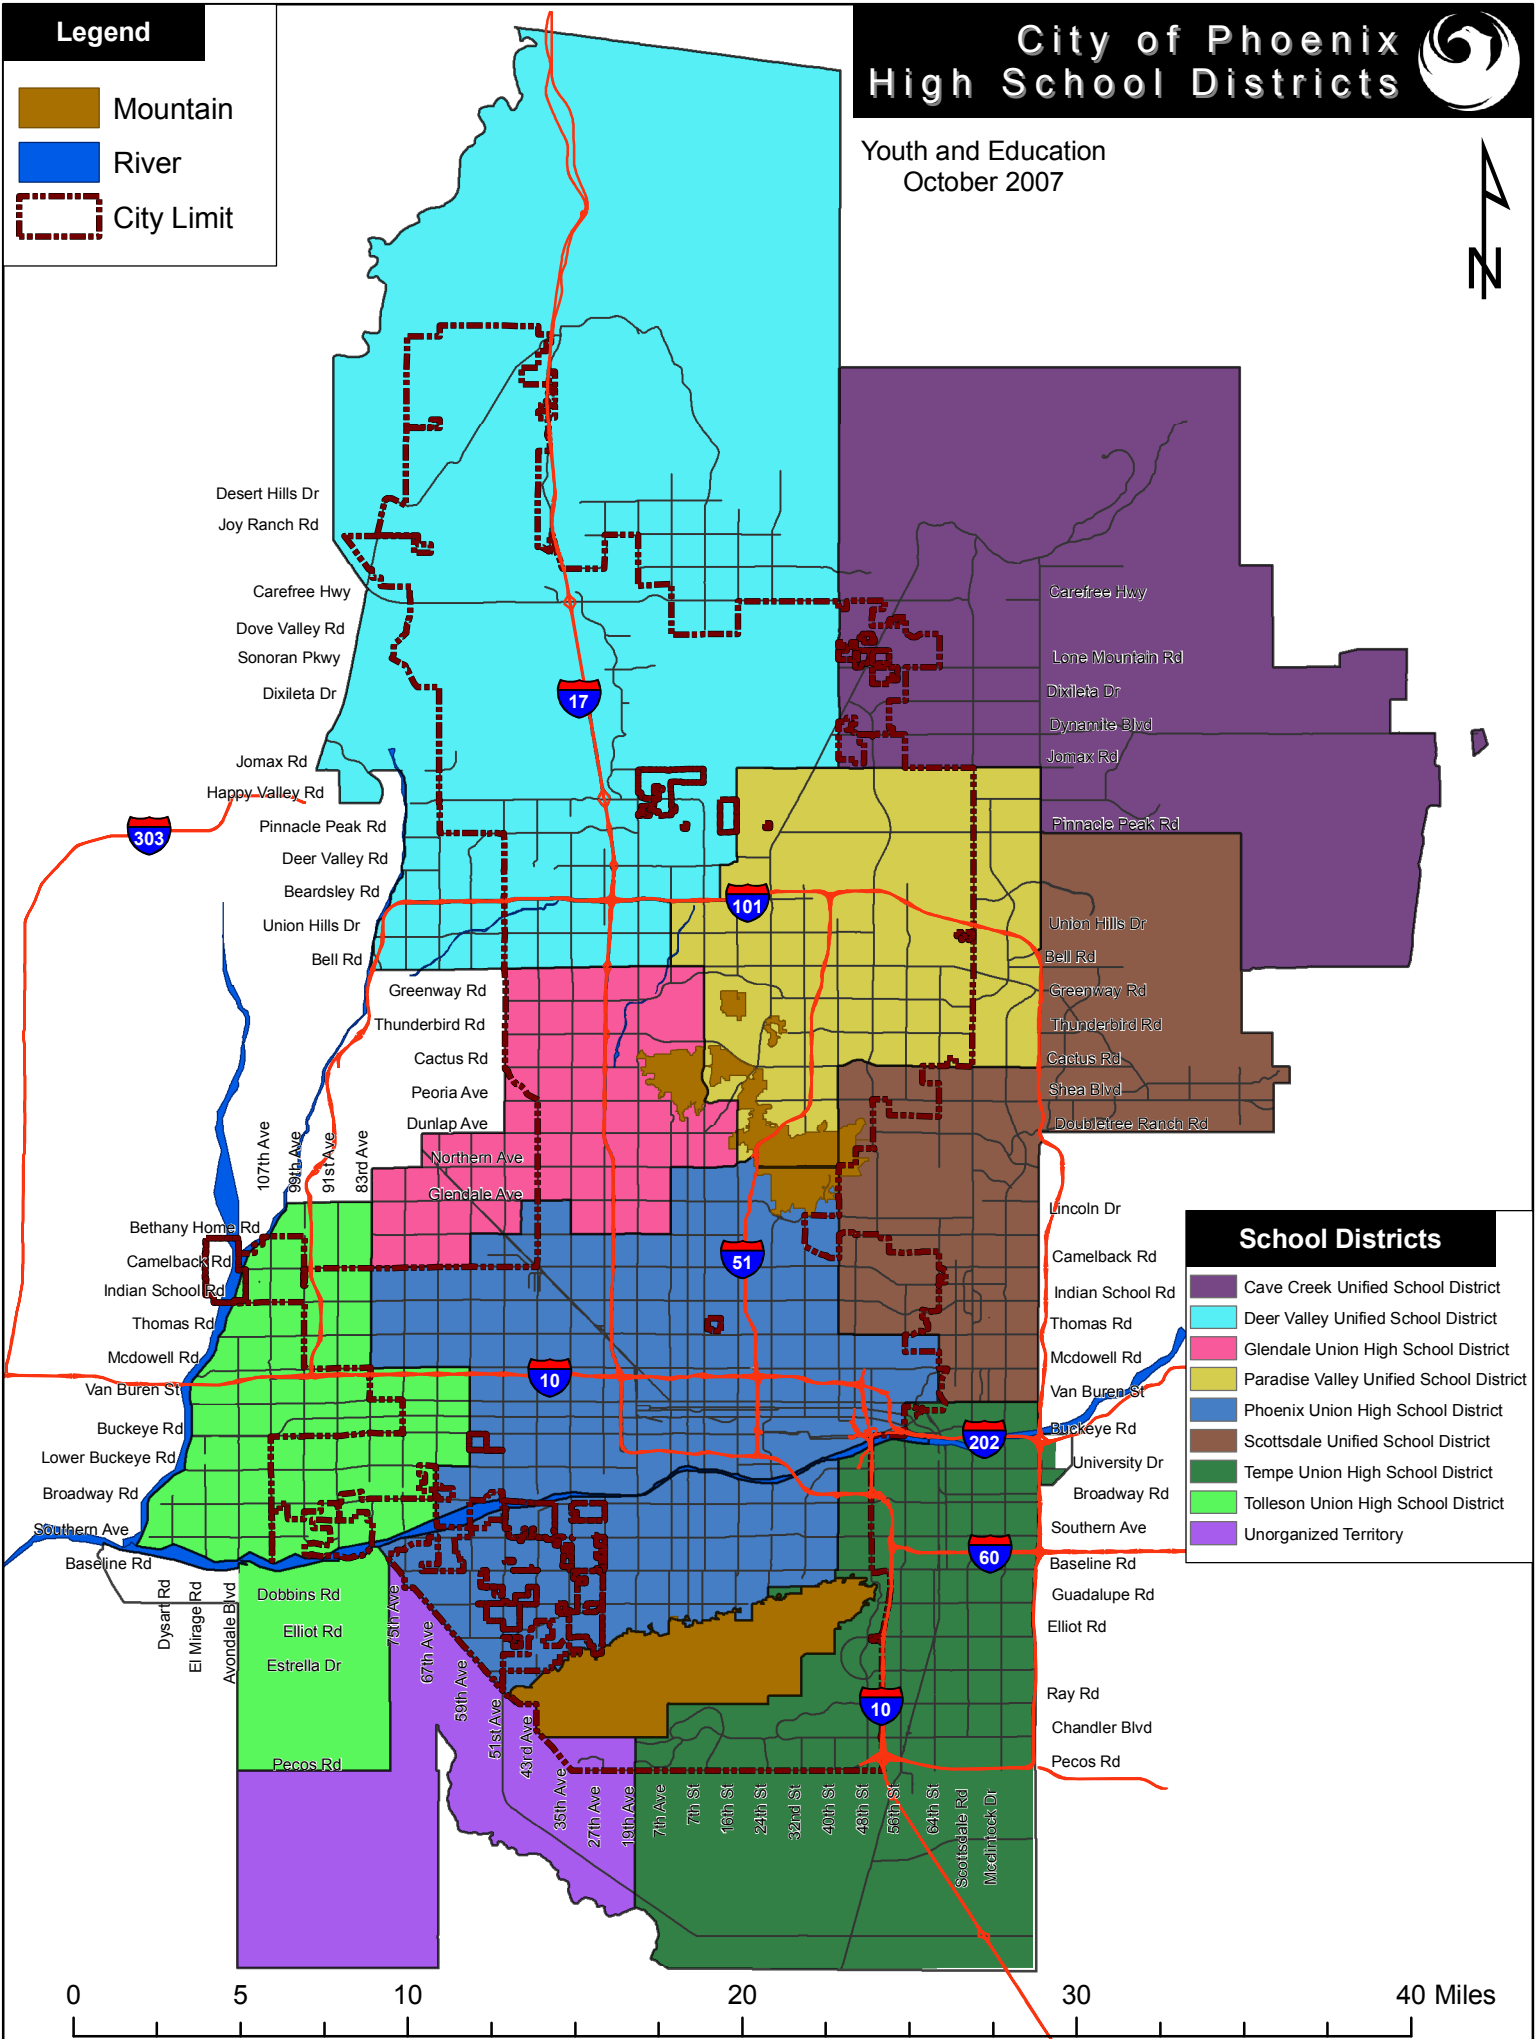

**Legend**

- Mountain
- River
- City Limit

# City of Phoenix High School Districts

Youth and Education  
October 2007

**School Districts**

- Cave Creek Unified School District
- Deer Valley Unified School District
- Glendale Union High School District
- Paradise Valley Unified School District
- Phoenix Union High School District
- Scottsdale Unified School District
- Tempe Union High School District
- Tolleson Union High School District
- Unorganized Territory

0 5 10 20 30 40 Miles